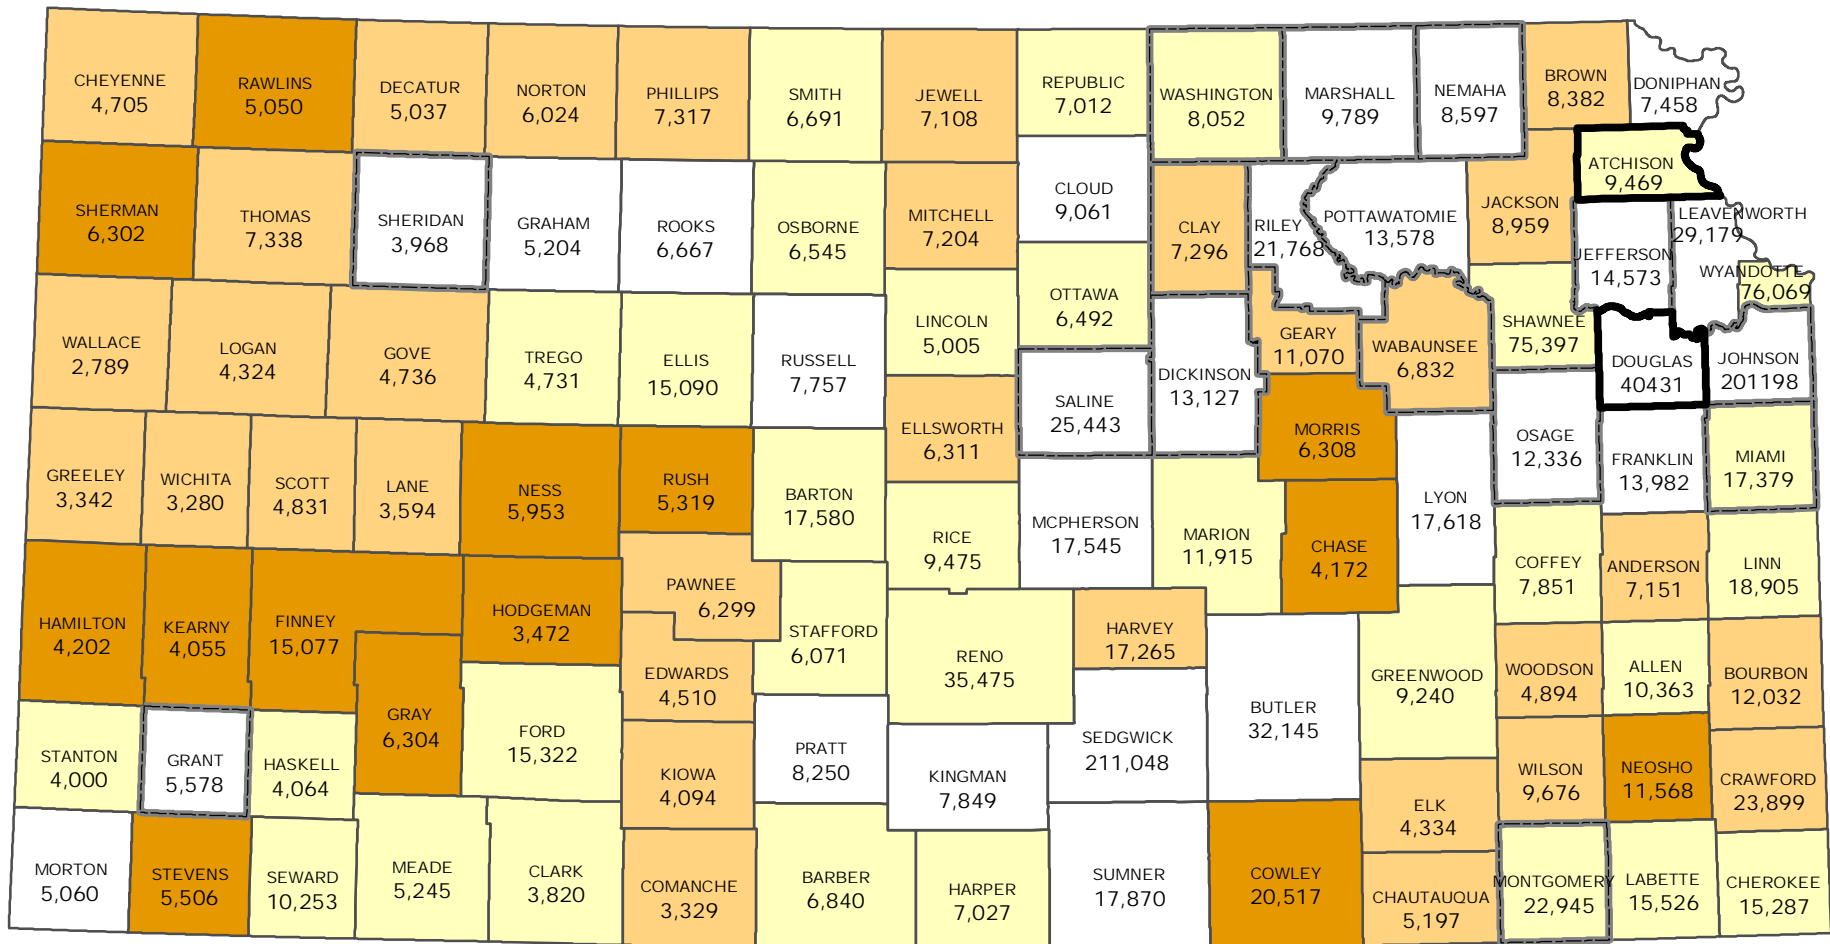

SSURGO (Digital Soils) Implementation

2 Counties where Orion has been implemented for 2007 valuation.

15 Counties where Orion will be implemented in for 2008 valuation.

The years of implementation of digital soils were taken from the PVD '07 Map Survey

26 Counties that will be using 4-digit soil map units for 2007 valuation.

32 Counties that will be using 4-digit soil map units for 2008 valuation.

32 Counties that will be using 4-digit soil map units for 2009 valuation.

15 Counties that left the question blank or answered with "?".

May 7, 2007

Map #CA07-003